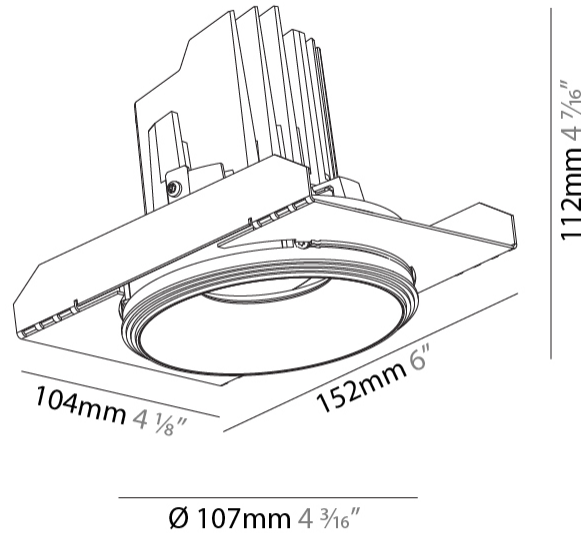

PHYSICAL

Shape: Round
Diameter (mm): 107
Diameter (in): 4 3/16
Height (mm): 112
Height (in): 4 7/16
Ceiling Thickness (mm): 10 / 12.5 / 15 / 25
Ceiling Thickness (in): 3/8 or 1/2 or 9/16 or 1
Min. Recessing Depth (mm): 130
Min. Recessing Depth (in): 5 1/8
Light Distribution: Adjustable / Downlight
Weight (kg): 0.609
Weight (lbs): 1.34
Fixture Finish: SSR / BKV / CWI / CRY / HAB / UFT / ITA / RUA / FTG / MYG / LOD / PUS / FRO / FUP / KIA / POP / BLS / SPG / MEY / GOH / GUM / CHC / COM / ABZ / JAG / OBR / MOS / ROR
Fixture Material: Aluminum Die Cast
Cut-out Measurements: 111mm / 4 3/8"
Upon Request: Unique Ceiling Thickness

ELECTRICAL

Lamp Type: LED (Zhaga Standard)
Input Wattage (W): 16.5
Total Output Wattage (W): 14.7
Dimming: Dali Dimming
Driver Included: No
Driver Location: Recessed Housing
Driver Type: Constant Current - 120Vac
Driver Class: Class 2
Housing: See Components
Input Voltage (V): 120
Constant Current (MA): 350

LED

Number of LEDs: 1
Max. Delivered Lumen (lm): 770
Nominal Lumen (lm): 1140
CRI: >90 CRI
Lamp Life (hrs): 50000
Upon Request: RGB-W Tunable White Special Color Temperature Special LED

OPTICAL

Reflector: 20 / 40 / 60
Adjustability: Rotational 355°; Tilt 10°
Upon Request: Special Beam Angles

RATINGS AND CERTIFICATIONS

Certified By: Certified for North American Standards
IP rating: IP20