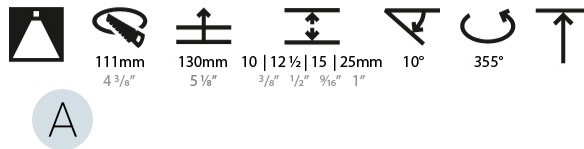

PHYSICAL

Shape: Round
Diameter (mm): 107
Diameter (in): 4 3/16
Height (mm): 112
Height (in): 4 7/16
Ceiling Thickness (mm): 10 / 12.5 / 15 / 25
Ceiling Thickness (in): 3/8 or 1/2 or 9/16 or 1
Min. Recessing Depth (mm): 130
Min. Recessing Depth (in): 5 1/8
Light Distribution: Adjustable / Downlight
Weight (kg): 0.609
Weight (lbs): 1.34
Fixture Finish: SSR / BKV / CWI / CRY / HAB / UFT / ITA / RUA / FTG / MYG / LOD / PUS / FRO / FUP / KIA / POP / BLS / SPG / MEY / GOH / GUM / CHC / COM / ABZ / JAG / OBR / MOS / ROR
Fixture Material: Aluminum Die Cast
Cut-out Measurements: 111mm / 4 3/8"
Upon Request: Unique Ceiling Thickness

ELECTRICAL

Lamp Type: LED (Zhaga Standard)
Input Wattage (W): 16.5
Total Output Wattage (W): 14.7
Dimming: Dali Dimming
Driver Included: No
Driver Location: Recessed Housing
Driver Type: Constant Current - 120Vac
Driver Class: Class 2
Housing: See Components
Input Voltage (V): 120
Constant Current (MA): 350

LED

Number of LEDs: 1
Max. Delivered Lumen (lm): 770
Nominal Lumen (lm): 1140
CRI: >90 CRI
Lamp Life (hrs): 50000
Upon Request: RGB-W Tunable White Special Color Temperature Special LED

OPTICAL

Reflector: 20 / 40 / 60
Adjustability: Rotational 355°; Tilt 10°
Upon Request: Special Beam Angles

RATINGS AND CERTIFICATIONS

Certified By: Certified for North American Standards
IP rating: IP20